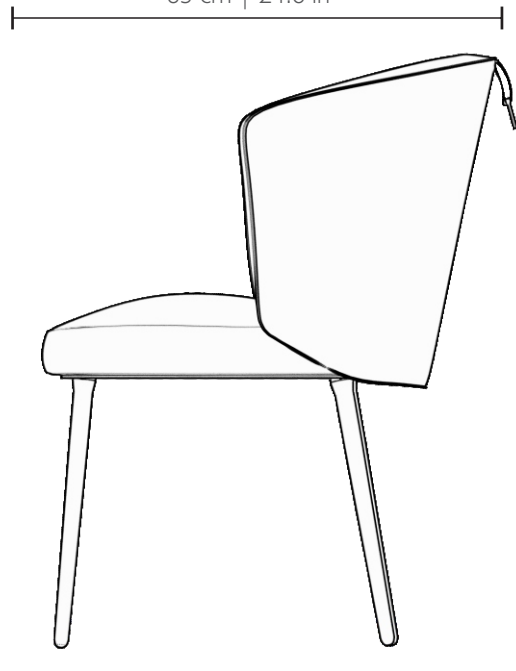

SEDERE • UPHOLSTERY
REF. SEDERE

WEIGHT

Net Weight: 12kg | 26.5 lbs
Gross Weight: 30kg | 66.1 lbs

MATERIALS

Body: Fabric
Legs: Brass

PACKING (approx.)

Dimensions: 73 x 73 x 95 cm
28.7 x 28.7 x 37.4 in
Volume: 0.51 m³ | 17.88 ft³

HEIGHT
81 cm | 31.9 in

SEAT HEIGHT
45 cm | 17.7 in

DEPTH
63 cm | 24.8 in

- CE - Products manufactured according the European norm of security EN 60 598-1.
- F - Products adjusted for instalation in surfaces normally inflammable.
- - Products of class II. The electric isolation is double or reinforced.
- ES - Products with the possibility of instalation of low-energy consumption bulbs.

PRODUCT FINISHES & COSTUMIZATION OPTIONS

Class D - 678 Old Pink

○ ————— ● **BACK:** 

Class D - 647 Sea Pearl

○ ————— ● **SEAT:** 

Gold (24 Carat)

○ ————— ● **BODY:** 

Gold (24 Carat)